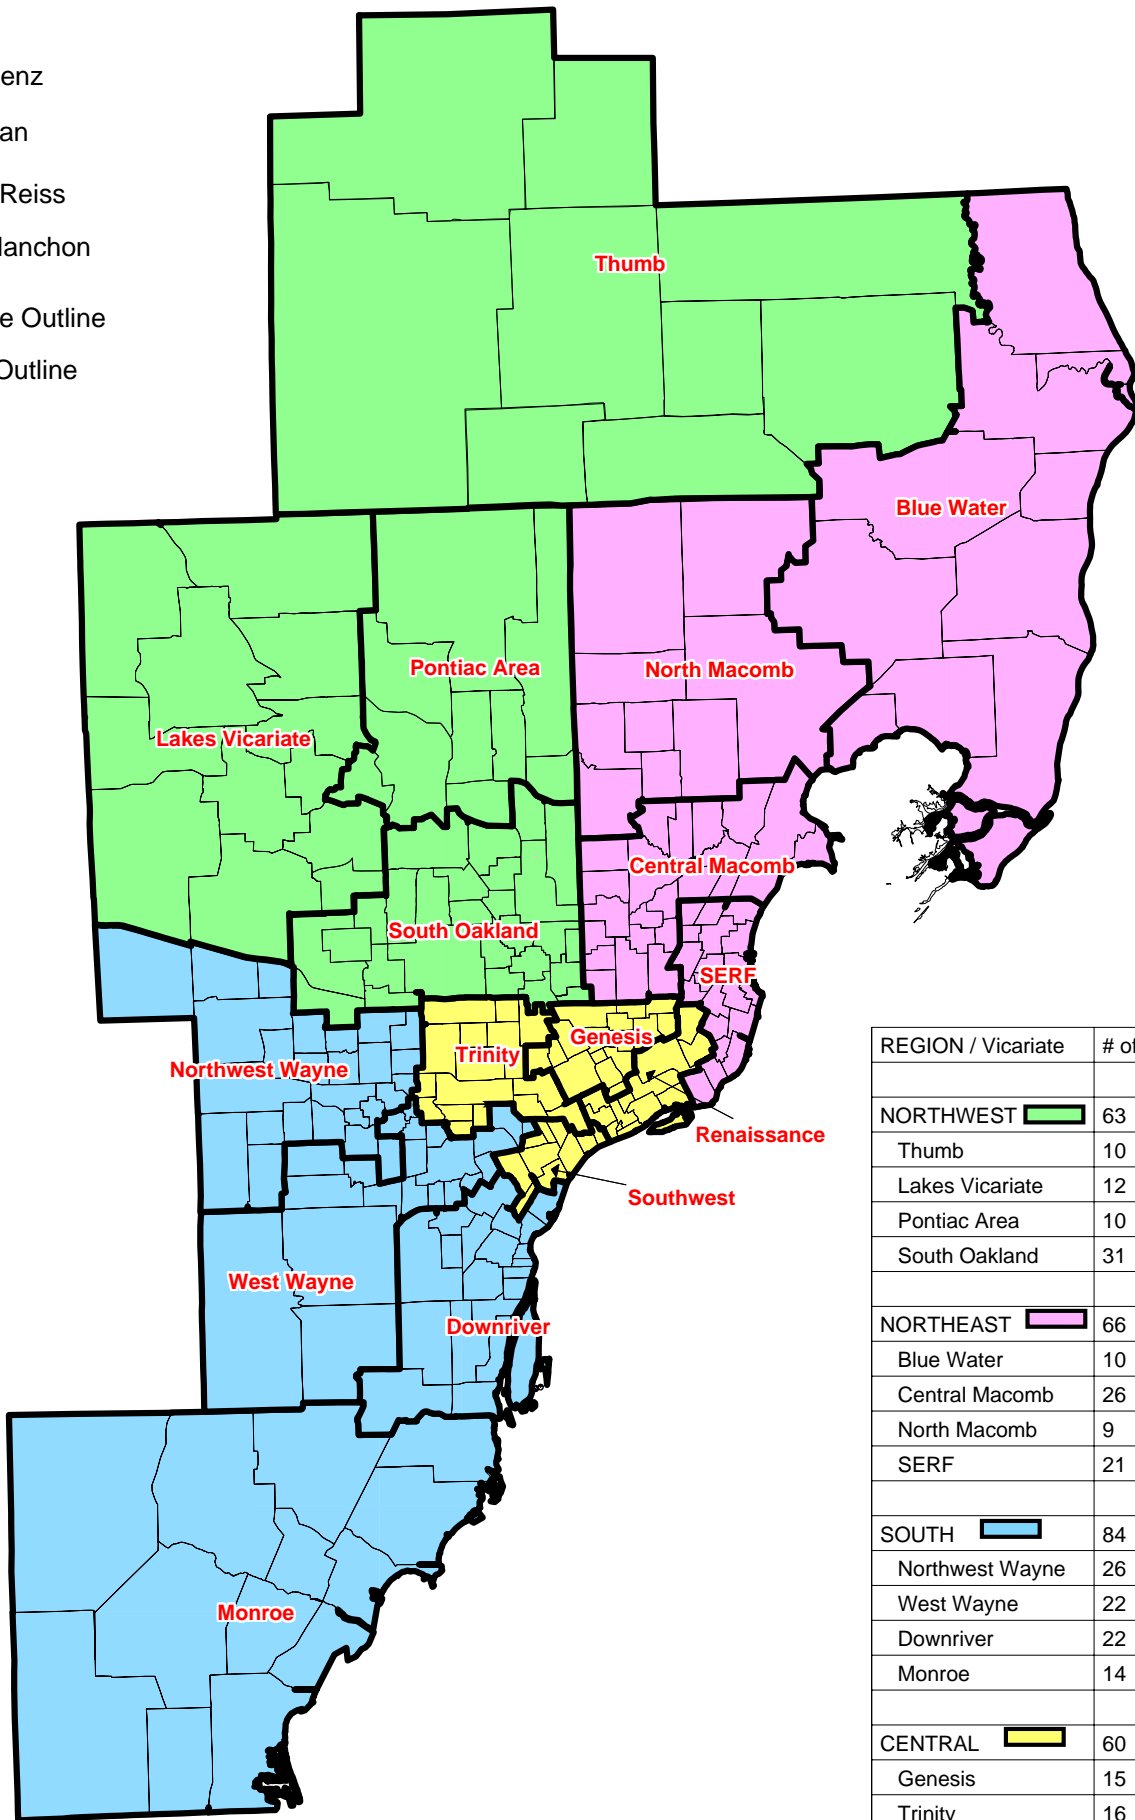

Current Vicariate Alignment - Archdiocese of Detroit

March, 2010

- Msgr. Zenz
- Fr. Hogan
- Bishop Reiss
- Msgr. Hanchon
- Vicariate Outline
- Parish Outline

REGION / Vicariate	# of Parishes
NORTHWEST 	63 (65 sites)
Thumb	10
Lakes Vicariate	12
Pontiac Area	10 (12)
South Oakland	31
NORTHEAST 	66 (76 sites)
Blue Water	10 (16)
Central Macomb	26 (28)
North Macomb	9
SERF	21 (23)
SOUTH 	84
Northwest Wayne	26
West Wayne	22
Downriver	22
Monroe	14
CENTRAL 	60
Genesis	15
Trinity	16
Renaissance	17
Southwest	12